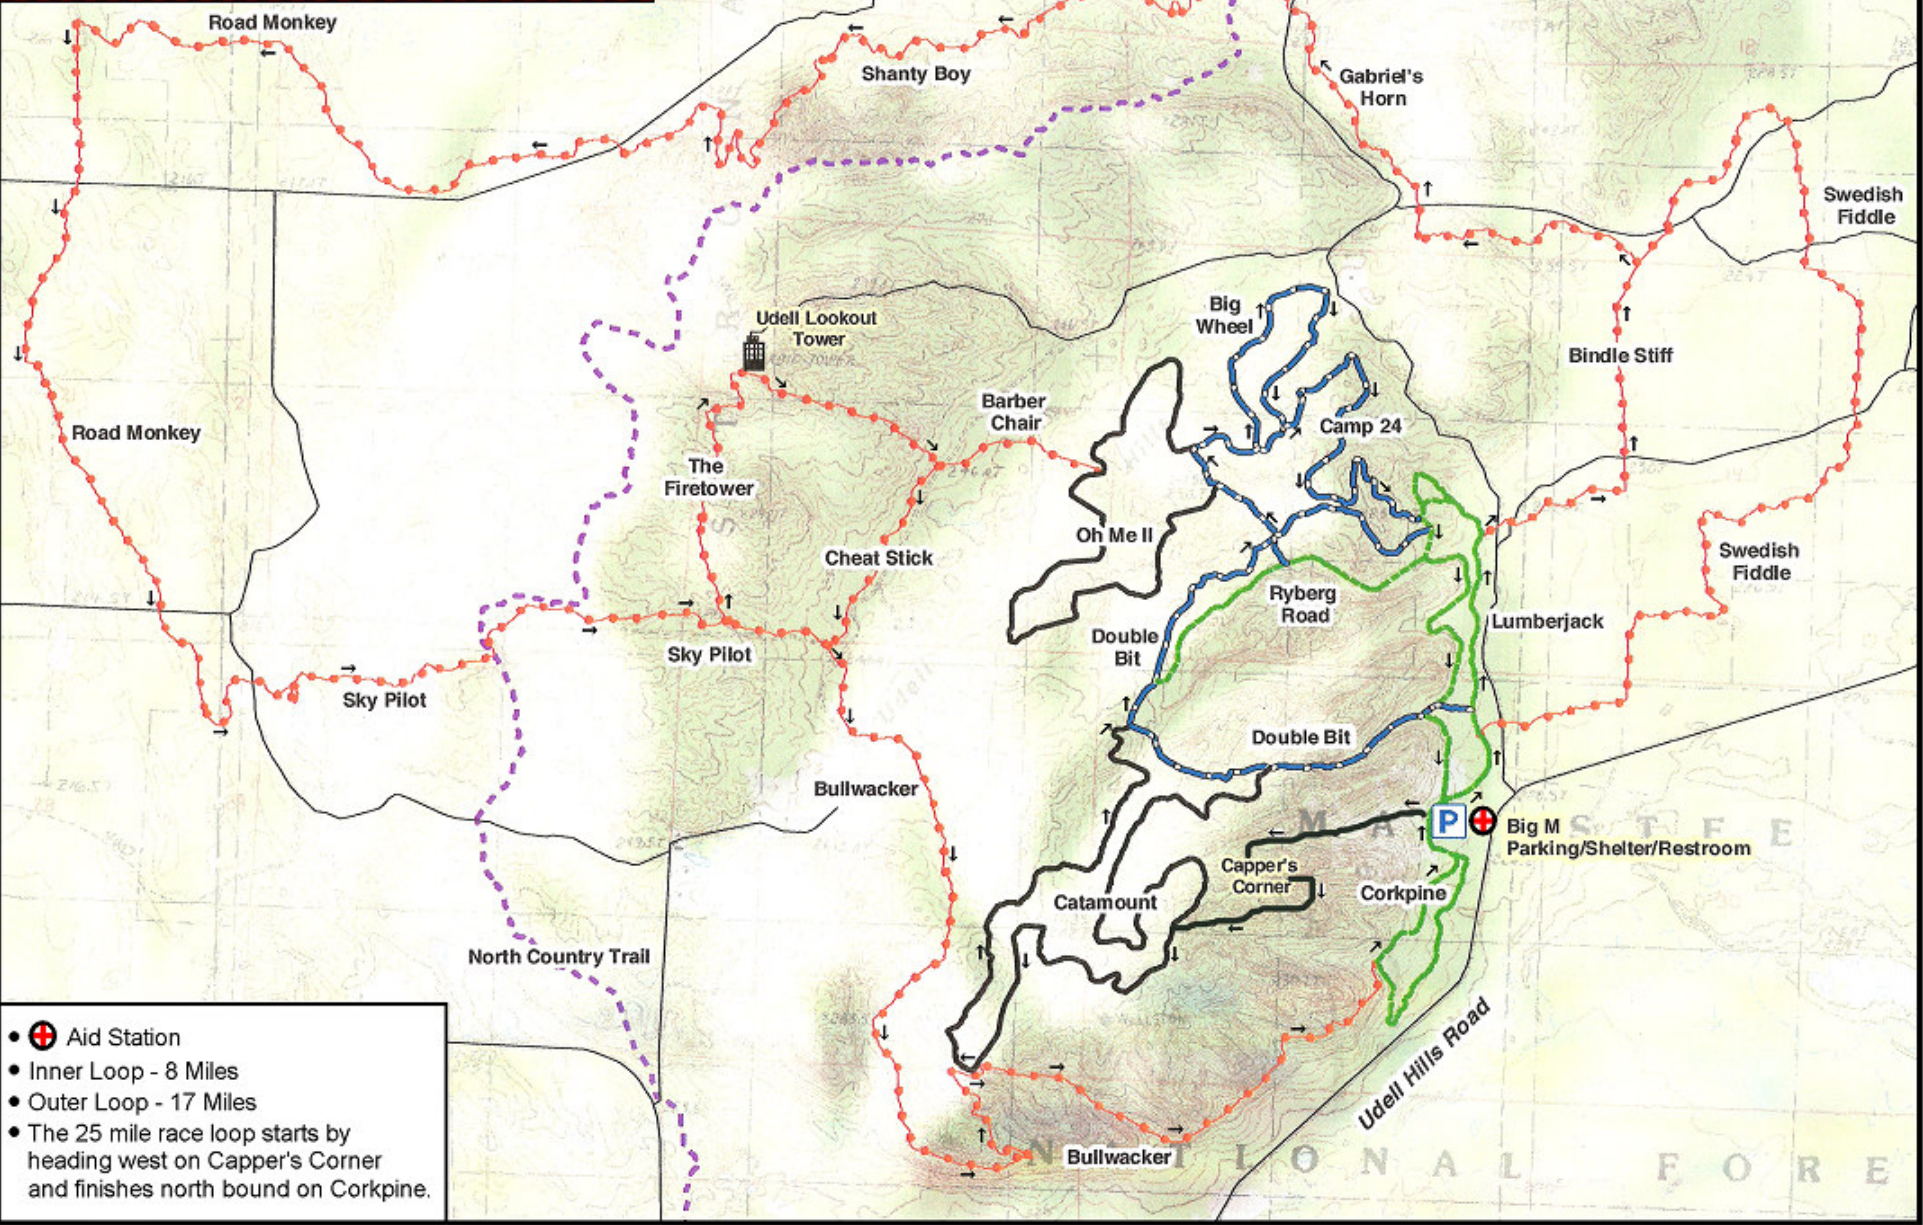

Founders **LUMBERJACK** **Founders**
100

- Aid Station
- Inner Loop - 8 Miles
- Outer Loop - 17 Miles
- The 25 mile race loop starts by heading west on Capper's Corner and finishes north bound on Corkpine.

1 0.5 0 1 Miles