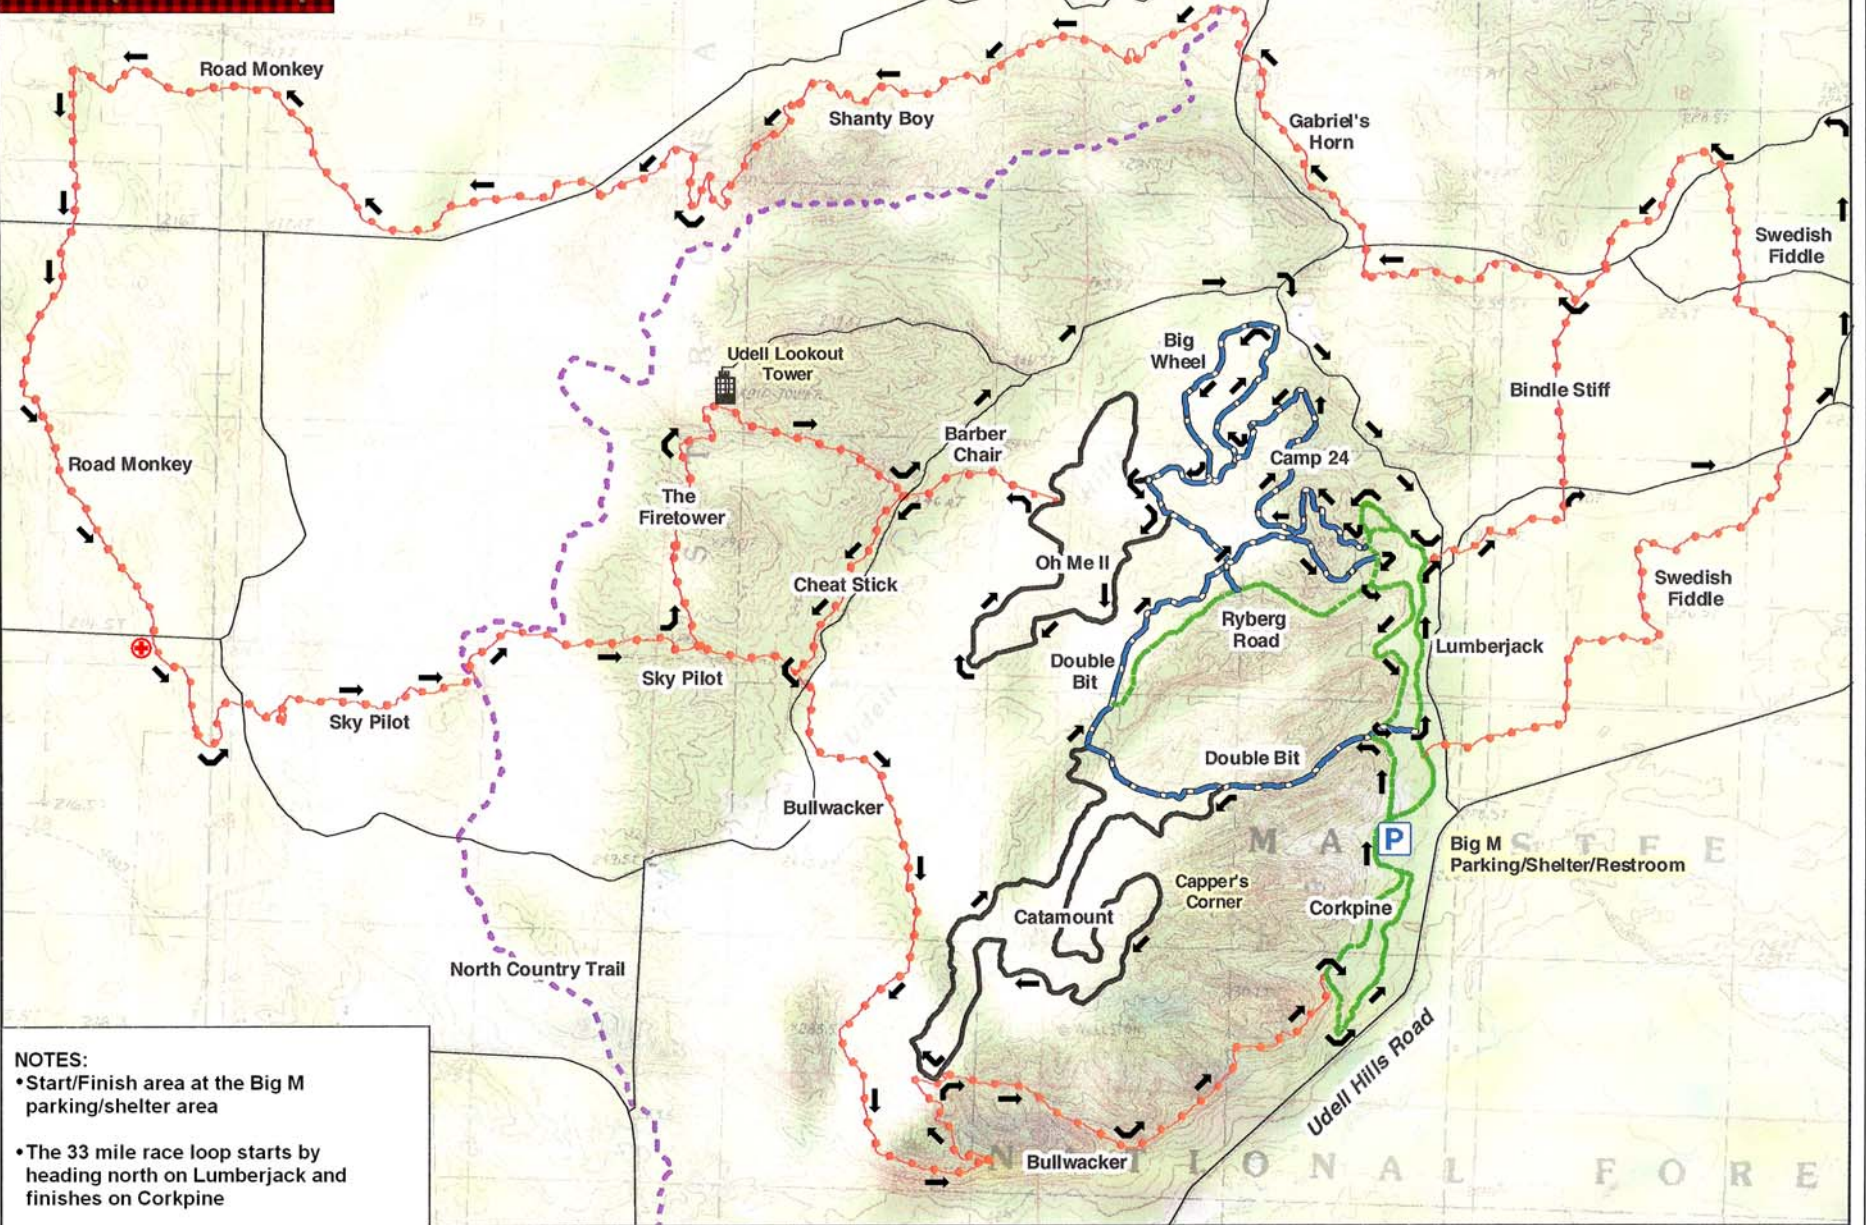

Founders LUMBERJACK 100

NOTES:

- Start/Finish area at the Big M parking/shelter area
- The 33 mile race loop starts by heading north on Lumberjack and finishes on Corkpine